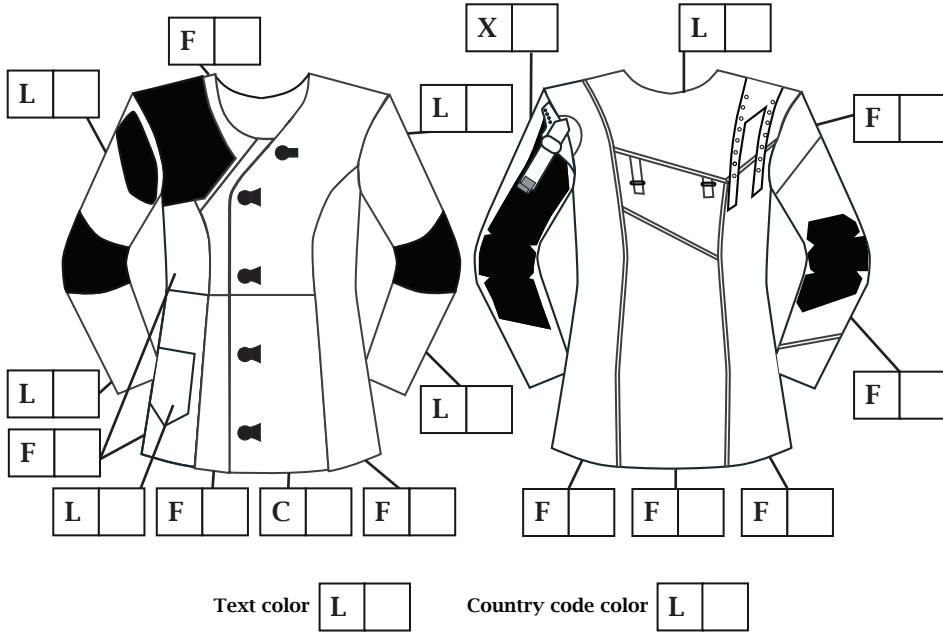

Customer Name _____

Canvas jacket colours

Lining: Canvas X

Remarks:

Available colors

	Canvas	Fabric	Clarino	Leather	Piping
0. White	X0	F0		I0	P0
1. Black	X1	F1	C1	L1	P1
2. Grey		F2	C2	I2	P2
3. Red		F3	C3	I3	P3
4. Orange				I4	P4
6. Blue		F6		I6	P6
8. Apple green		F8		I8	P8
9. Yellow				I9	P9
10. Turquoise				I10	P10
11. Fuxia				I11	P11

Piping for jacket
Mark X

Leather jacket colours

Lining: Canvas X